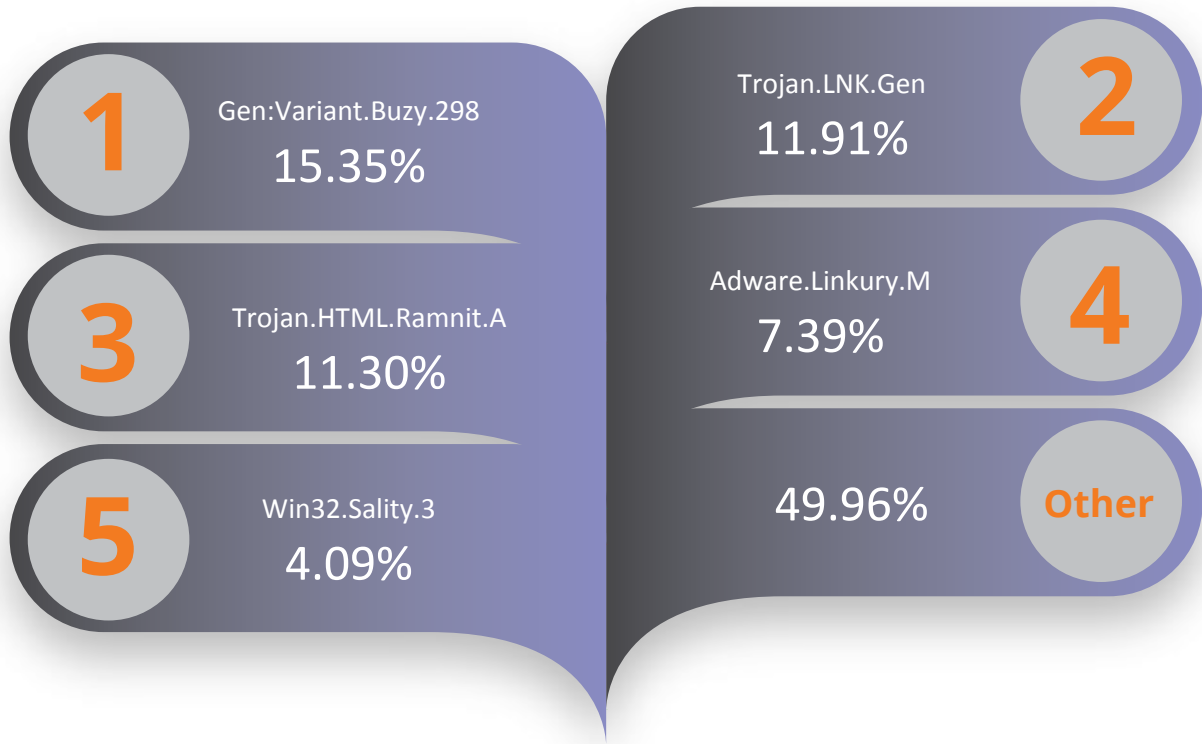

Malware Attack Report for PC & Android Users in Bangladesh

For Android

Top 5 malware that hit the android users in Bangladesh from 1st January 2014 to 31st December 2014.

Top 5 Android Malware-Bangladesh

Top Android Malware Families - Bangladesh
01.01.2014 - 31.12.2014

For PC

Top 5 malware that attacked the PC users in Bangladesh from 1st February 2015 to 28th February 2015.

Top 5 PC Malware-Bangladesh

Top PC Malware - Bangladesh
01.02.2015 - 28.02.2015