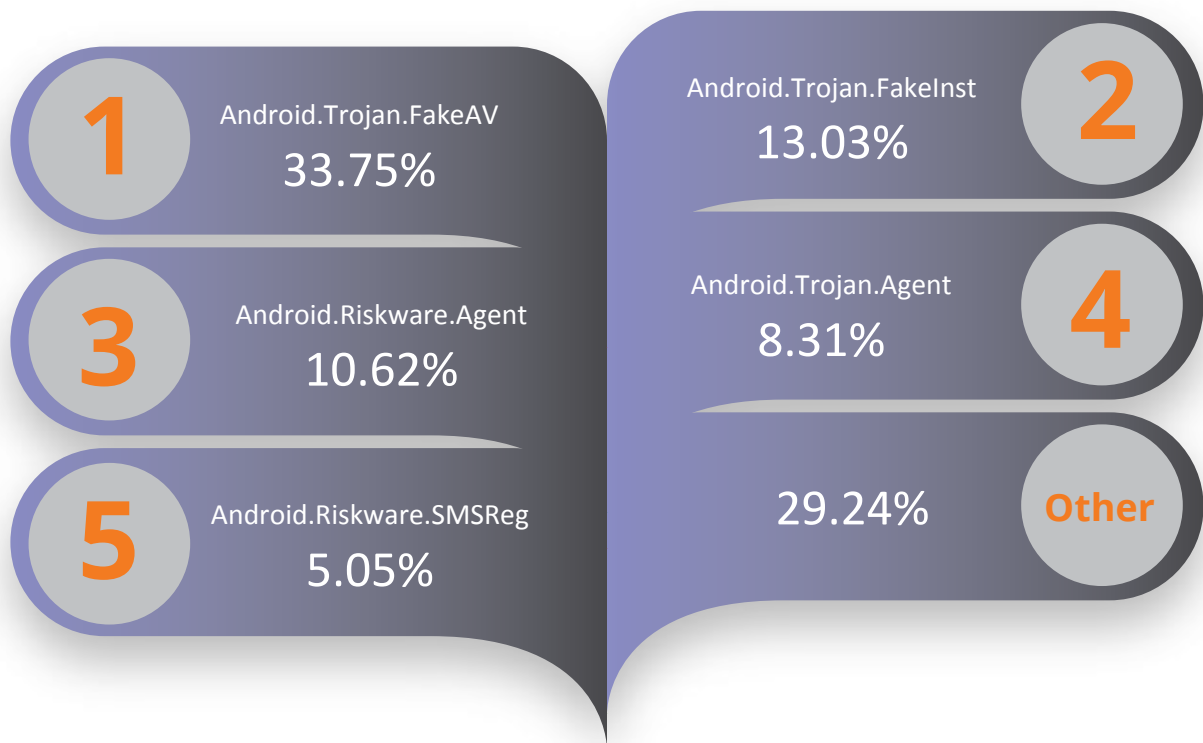

Malware Attack Report for PC & Android Users in Bangladesh

For Android

Top 5 malware that hit the android users in Bangladesh from 1st January 2014 to 31st December 2014.

Top 5 Android Malware-Bangladesh

Top Android Malware Families - Bangladesh
01.01.2014 - 31.12.2014

For PC

Top 5 malware that attacked the PC users in Bangladesh from 1st February 2015 to 28th February 2015.

Top 5 PC Malware-Bangladesh

Top PC Malware - Bangladesh
01.02.2015 - 28.02.2015