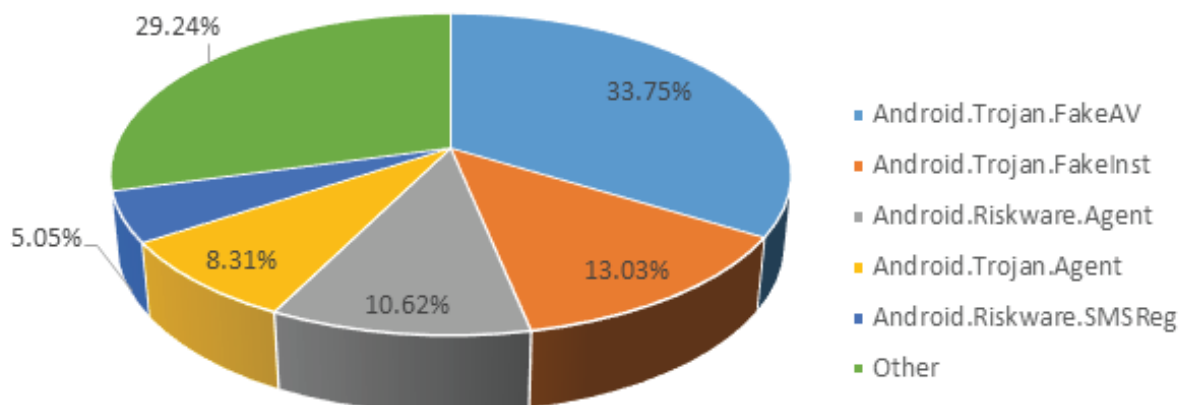

Malware Attack Report for PC & Android Users in Bangladesh

For Android

Top 5 malware that hit the android users in Bangladesh from 1st January 2014 to 31st December 2014.

Top 5 Android Malware-Bangladesh

Top Android Malware Families - Bangladesh
01.01.2014 - 31.12.2014

For PC

Top 5 malware that attacked the PC users in Bangladesh from 1st February 2015 to 28th February 2015.

Top 5 PC Malware-Bangladesh

Top PC Malware - Bangladesh
01.02.2015 - 28.02.2015