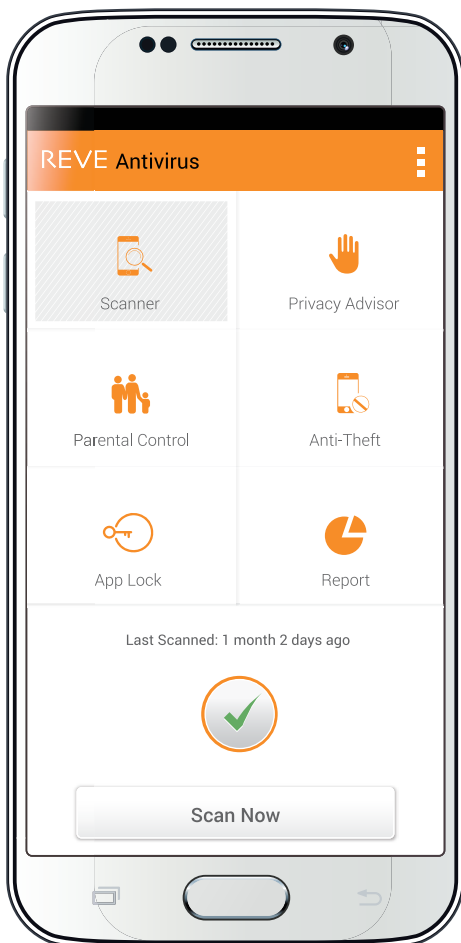

We make the web safer for you!

Our High Malware Detection rate ensures a safe web browsing experience

Available for:  Windows

www.reveantivirus.com

The Next-Gen Antivirus

Superfast Scan with High Malware Detection Rate

Scanning is superfast with our Turbo Scan Technology.

Advanced Parental Control

Track your child's cyberspace footprints

Multiple PC Management

Remotely manage different PCs from a single dashboard.

Live Notifications

Monitor multiple devices real-time through mobile app

Remotely manage and monitor devices via Mobile App

| | Antivirus | Internet Security | Total Security |
|----------------------------|-----------|-------------------|----------------|
| Antivirus and Anti-Malware | ✓ | ✓ | ✓ |
| Anti-Rootkit | ✓ | ✓ | ✓ |
| Real-Time Protection | ✓ | ✓ | ✓ |
| USB Scanner | ✓ | ✓ | ✓ |
| Parental Control | ✓ | ✓ | ✓ |
| Silent Mode | ✓ | ✓ | ✓ |
| Self-Protection | ✓ | ✓ | ✓ |
| Live Notification | ✓ | ✓ | ✓ |
| Anti-Spam | ✗ | ✓ | ✓ |
| Web Security | ✗ | ✓ | ✓ |
| Anti-Phishing | ✗ | ✓ | ✓ |
| PC Tune-up | ✗ | ✗ | ✓ |
| Duplicate File Finder | ✗ | ✗ | ✓ |
| File Shredder | ✗ | ✗ | ✓ |

REVE Antivirus is available in three versions - Antivirus, Internet Security and Total Security.